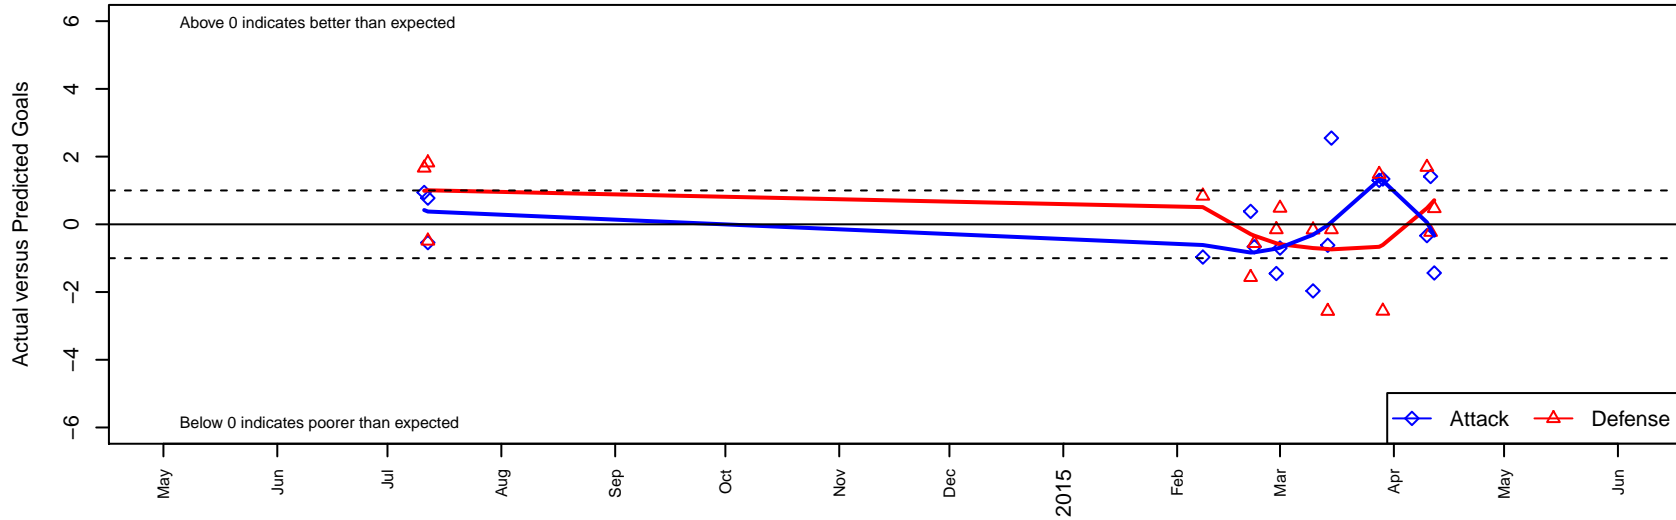

# Spokane Foxes Premier G99

Spokane Foxes FC  
 Spokane, WA  
 G99 total strength=1507  
 attack=20.15 defense=6.68  
 spr league = Win PSPL WSPL One U15

alt names used:  
 SPOKANE FOXES FC 99 PREMIER (WA)  
 Spokane Foxes FC Premier 99'  
 SPOKANE FOXES FC 99 PREMIER (WA)

Venues played:  
 2014 Nike Crossfire Challenge Gold U15  
 2014 Win PSPL WSPL One U15  
 2014 WA Cup GU15 Gold/Platinum U15

**Spokane Foxes Premier G99**  
 Dots are actual minus expected GF (blue circles) and GA (red triangles).  
 Blue line is smoothed change in attack strength. Red is smoothed change in defense strength.

**attack and defense variance (black dot)  
relative to other teams  
and top 10 in region**

**attack and defense rating  
relative to others at age  
and all opponents in last 13 months**

**attack and defense rating  
relative to others at age  
and all opponents in last 13 months**

**Performance relative to 13 month average**

**Performance relative to 13 month average**

Distribution of opponents  
 Red = Lose zone, Blue = Win zone, Green = Even  
 Black line separates win/lose zones