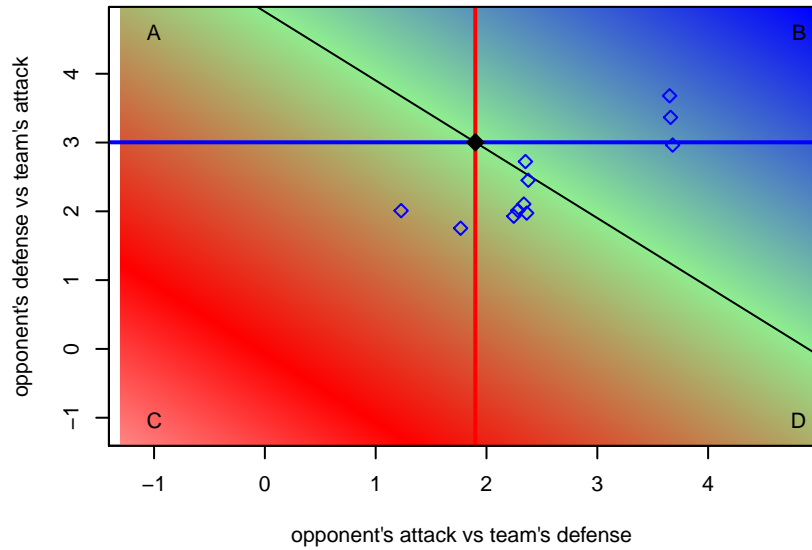

Venues played:  
 2014 Nike Crossfire Challenge Gold U15  
 2014 Win PSPL WSPL One U15  
 2014 WA Cup GU15 Gold/Platinum U15

**Spokane Foxes Premier G99**  
 Dots are actual minus expected GF (blue circles) and GA (red triangles).  
 Blue line is smoothed change in attack strength. Red is smoothed change in defense strength.

**attack and defense variance (black dot)  
relative to other teams  
and top 10 in region**

**attack and defense rating  
relative to others at age  
and all opponents in last 13 months**

**attack and defense rating  
relative to others at age  
and all opponents in last 13 months**

**Performance relative to 13 month average**

**Performance relative to 13 month average**

Distribution of opponents  
 Red = Lose zone, Blue = Win zone, Green = Even  
 Black line separates win/lose zones