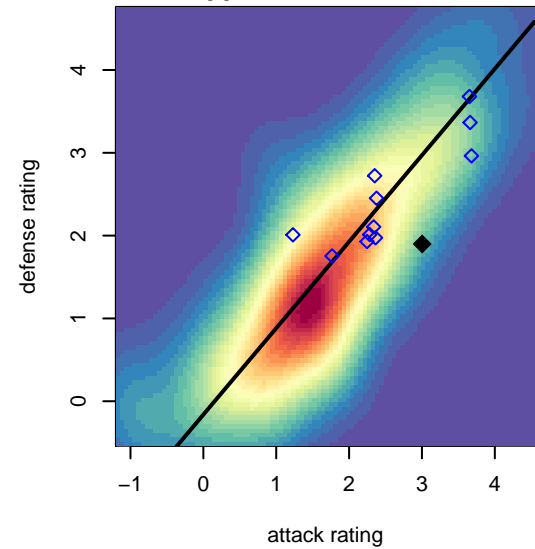

Venues played:  
 2014 Nike Crossfire Challenge Gold U15  
 2014 Win PSPL WSPL One U15  
 2014 WA Cup GU15 Gold/Platinum U15

**Spokane Foxes Premier G99**  
 Dots are actual minus expected GF (blue circles) and GA (red triangles).  
 Blue line is smoothed change in attack strength. Red is smoothed change in defense strength.

**attack and defense variance (black dot)  
relative to other teams  
and top 10 in region**

**attack and defense rating  
relative to others at age  
and all opponents in last 13 months**

**attack and defense rating  
relative to others at age  
and all opponents in last 13 months**

**Performance relative to 13 month average**

**Performance relative to 13 month average**

Distribution of opponents  
 Red = Lose zone, Blue = Win zone, Green = Even  
 Black line separates win/lose zones