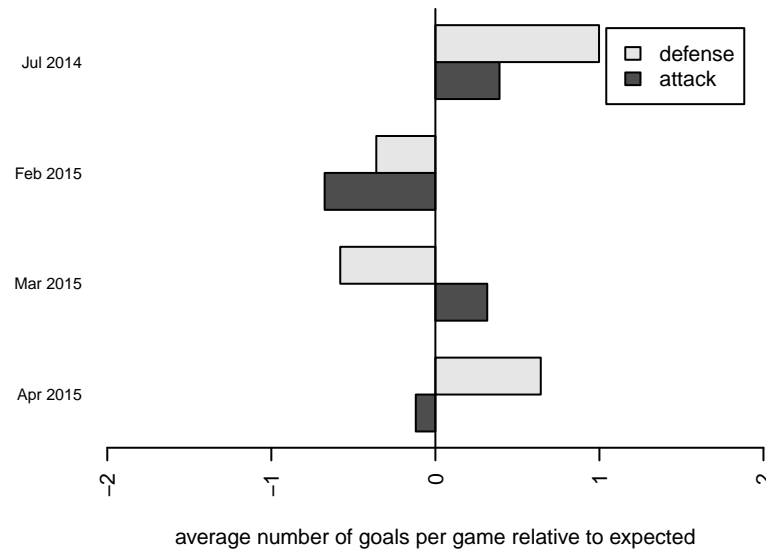

**attack and defense variance (black dot)  
relative to other teams  
and top 10 in region**

**attack and defense rating  
relative to others at age  
and all opponents in last 13 months**

**attack and defense rating  
relative to others at age  
and all opponents in last 13 months**

**Performance relative to 13 month average**

**Performance relative to 13 month average**

Distribution of opponents  
 Red = Lose zone, Blue = Win zone, Green = Even  
 Black line separates win/lose zones