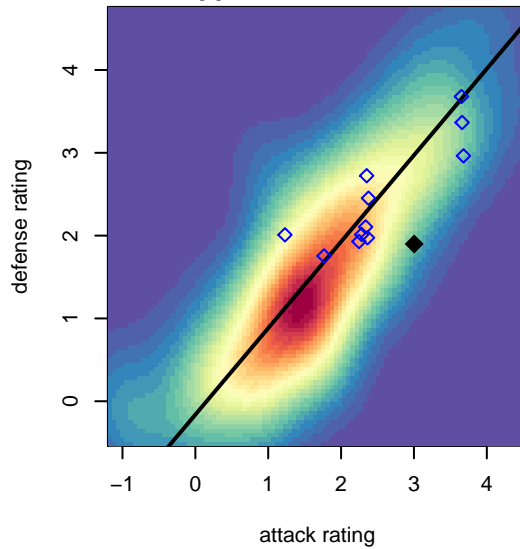

Venues played:  
 2014 Nike Crossfire Challenge Gold U15  
 2014 Win PSPL WSPL One U15  
 2014 WA Cup GU15 Gold/Platinum U15

**Spokane Foxes Premier G99**  
 Dots are actual minus expected GF (blue circles) and GA (red triangles).  
 Blue line is smoothed change in attack strength. Red is smoothed change in defense strength.

**attack and defense variance (black dot)  
relative to other teams  
and top 10 in region**

**attack and defense rating  
relative to others at age  
and all opponents in last 13 months**

**attack and defense rating  
relative to others at age  
and all opponents in last 13 months**

**Performance relative to 13 month average**

**Performance relative to 13 month average**

Distribution of opponents  
 Red = Lose zone, Blue = Win zone, Green = Even  
 Black line separates win/lose zones