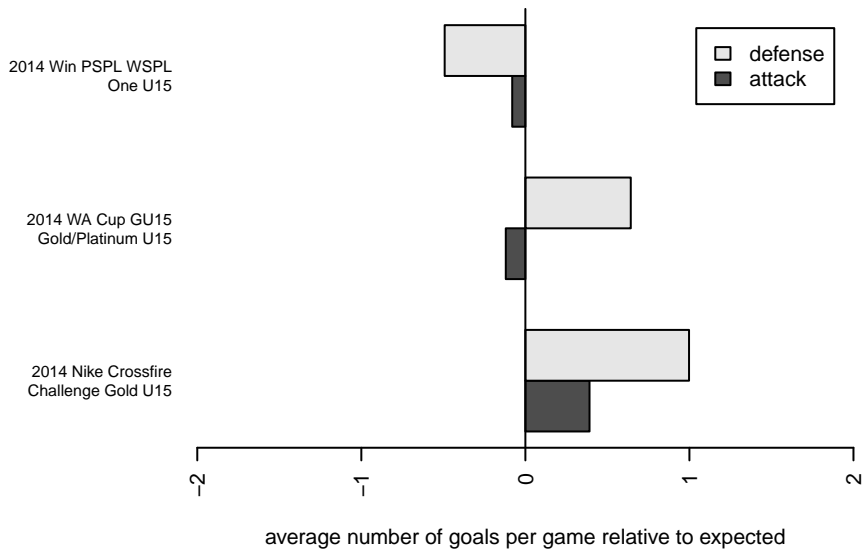

Venues played:  
 2014 Nike Crossfire Challenge Gold U15  
 2014 Win PSPL WSPL One U15  
 2014 WA Cup GU15 Gold/Platinum U15

**Spokane Foxes Premier G99**  
 Dots are actual minus expected GF (blue circles) and GA (red triangles).  
 Blue line is smoothed change in attack strength. Red is smoothed change in defense strength.

**attack and defense variance (black dot)  
relative to other teams  
and top 10 in region**

**attack and defense rating  
relative to others at age  
and all opponents in last 13 months**

**attack and defense rating  
relative to others at age  
and all opponents in last 13 months**

**Performance relative to 13 month average**

**Performance relative to 13 month average**

Distribution of opponents  
 Red = Lose zone, Blue = Win zone, Green = Even  
 Black line separates win/lose zones